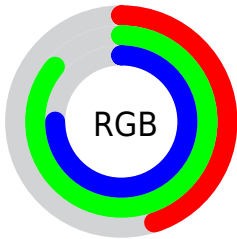

Distribution

- Red (45%)
- Green (86%)
- Blue (75%)