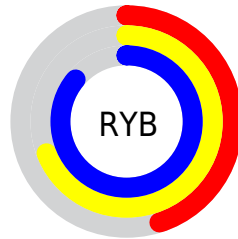

- Red (45%)
- Yellow (69%)
- Blue (86%)