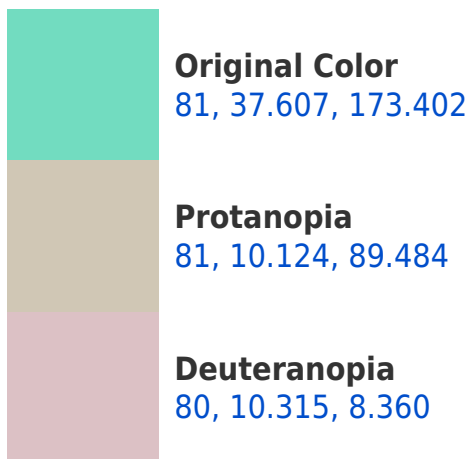

# Black Background

This preview shows how the CIELCh color 81, 37.607, 173.402 looks on a black background.

## Background

This preview shows how black text looks on a background with the CIELCh color 81, 37.607, 173.402.

This preview shows how white text looks on a background with the CIELCh color 81, 37.607, 173.402.

## Dichromacy

**Tritanopia**  
81, 27.875, 216.784

# Trichromacy

**Original Color**  
81, 37.607, 173.402

**Protanomaly**  
80, 16.904, 154.485

**Deuteranomaly**  
80, 9.078, 170.768

**Tritanomaly**  
81, 29.330, 198.429