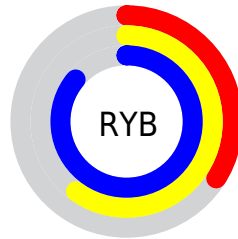

- Red (34%)
- Yellow (60%)
- Blue (86%)