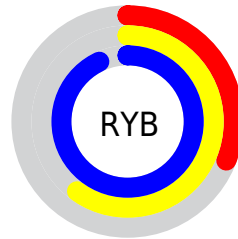

## Conversions Part 2

Format	Color
<a href="#">RYB</a>	<a href="#">78, 153, 237</a>
Decimal	<a href="#">5168109</a>
CIELab	<a href="#">81.00, -31.84, -19.89</a>
CIELCh	<a href="#">81, 37.544, 211.988</a>
Yxy	<a href="#">58.4711, 0.2288, 0.3054</a>
Android (android.graphics.Color)	<a href="#">4283358189 (0xFF4EDBED)</a>
YUV	<a href="#">178.8930, 28.6468, -88.4832</a>
Hunter-Lab	<a href="#">76.4664, -31.5256, -15.6265</a>

# Details

The CIELCh color **81, 37.544, 211.988** is a light color, and the websafe version is hex **66CCCC**. The color can be described as light muted cyan. A complement of this color would be **59, 65.521, 35.523**, and the grayscale version is **73, 0.009, 296.813**.

A 20% lighter version of the original color is **94, 33.085, 197.384**, and **62, 34.676, 212.951** is the 20% darker color. If you saturate the color by 10%, you get **80, 39.875, 213.171**, and if you desaturate by 10%, it is **82, 34.215, 211.115**.

# Distribution

Red (31%)

Green (86%)

Blue (93%)

Red (31%)

Yellow (60%)

Blue (93%)

Cyan (67%)