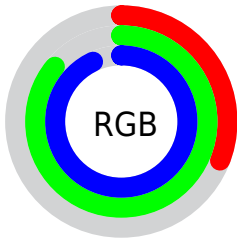

Distribution

Red (31%)

Green (86%)

Blue (93%)