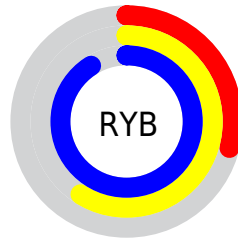

- Red (29%)
- Yellow (59%)
- Blue (91%)