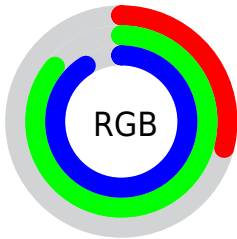

Distribution

- Red (29%)
- Green (86%)
- Blue (91%)