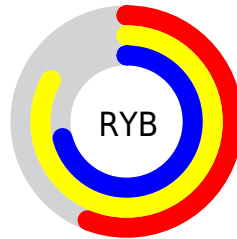

- Red (56%)
- Yellow (83%)
- Blue (71%)