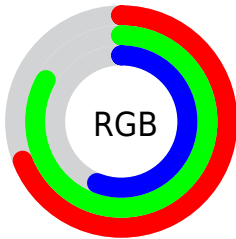

Distribution

- Red (69%)
- Green (83%)
- Blue (56%)