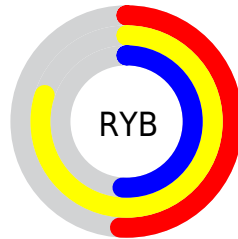

- Red (51%)
- Yellow (80%)
- Blue (51%)