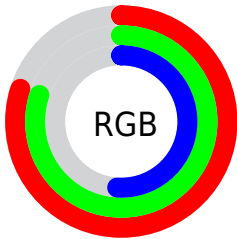

Distribution

- Red (80%)
- Green (80%)
- Blue (51%)