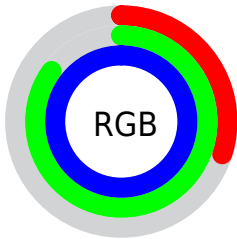

Distribution

- Red (30%)
- Green (85%)
- Blue (100%)