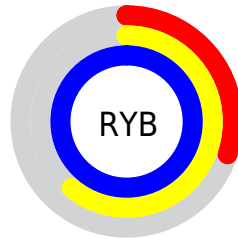

- Red (30%)
- Yellow (61%)
- Blue (100%)