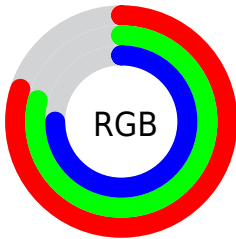

Distribution

Red (80%)

Green (79%)

Blue (75%)