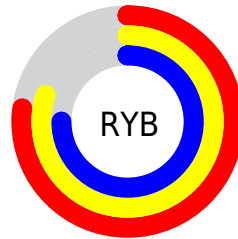

# Details

The CIELCh color **81, 4.881, 96.508** is a light color, and the websafe version is hex **CCCCCC**. A complement of this color would be **79, 4.917, 277.998**, and the grayscale version is **81, 0.010, 296.813**.

A 20% lighter version of the original color is **100, 3.539, 109.892**, and **61, 4.630, 94.787** is the 20% darker color. If you saturate the color by 10%, you get **79, 13.283, 95.355**, and if you desaturate by 10%, it is **83, 3.414, 277.779**.

# Distribution

Red (80%)

Green (79%)

Blue (75%)

Red (77%)

Yellow (80%)

Blue (75%)

Cyan (0%)