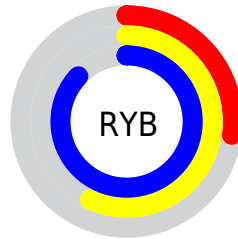

- Red (27%)
- Yellow (57%)
- Blue (87%)