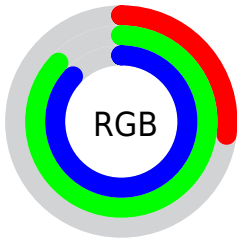

Distribution

- Red (27%)
- Green (87%)
- Blue (87%)