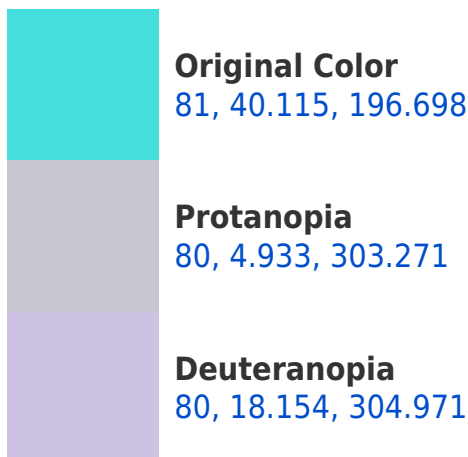

# Black Background

This preview shows how the CIELCh color 81, 40.249, 196.690 looks on a black background.

## Background

This preview shows how black text looks on a background with the CIELCh color 81, 40.249, 196.690.

This preview shows how white text looks on a background with the CIELCh color 81, 40.249, 196.690.

## Dichromacy

**Tritanopia**  
81, 37.544, 211.988

# Trichromacy

**Original Color**  
81, 40.115, 196.698

**Protanomaly**  
80, 18.108, 206.683

**Deuteranomaly**  
79, 18.837, 235.246

**Tritanomaly**  
81, 38.278, 205.798