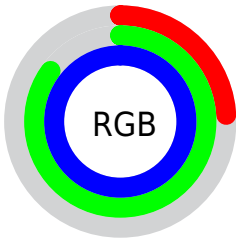

Distribution

- Red (24%)
- Green (85%)
- Blue (100%)