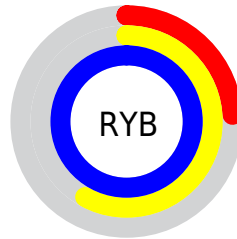

## Conversions Part 2

Format	Color
<a href="#">RYB</a>	<a href="#">60, 147, 255</a>
Decimal	<a href="#">3988223</a>
CIELab	<a href="#">81.00, -28.10, -29.54</a>
CIELCh	<a href="#">81, 40.771, 226.438</a>
Yxy	<a href="#">58.4711, 0.2176, 0.2821</a>
Android (android.graphics.Color)	<a href="#">4282178303 (0xFF3CDAFF)</a>
YUV	<a href="#">174.9760, 39.4518, -100.8340</a>
Hunter-Lab	<a href="#">76.4664, -28.5202, -26.8925</a>

# Details

The CIELCh color **81, 40.771, 226.438** is a light color, and the websafe version is hex **00CCFF**. The color can be described as light washed cyan. A complement of this color would be **62, 77.657, 41.435**, and the grayscale version is **71, 0.009, 296.813**.

A 20% lighter version of the original color is **93, 35.363, 197.247**, and **62, 36.038, 230.669** is the 20% darker color. If you saturate the color by 10%, you get **79, 42.503, 229.103**, and if you desaturate by 10%, it is **83, 38.078, 223.987**.

# Distribution

- Red (24%)
- Green (85%)
- Blue (100%)

- Red (24%)
- Yellow (58%)
- Blue (100%)

- Cyan (76%)
- Magenta (14%)
- Yellow (0%)
- Black (0%)

- Cyan (76%)
- Magenta (14%)
- Yellow (0%)