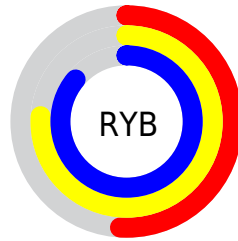

- Red (51%)
- Yellow (76%)
- Blue (86%)