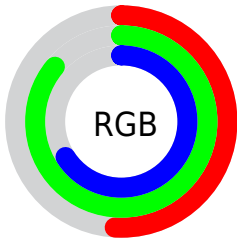

Distribution

- Red (51%)
- Green (86%)
- Blue (66%)