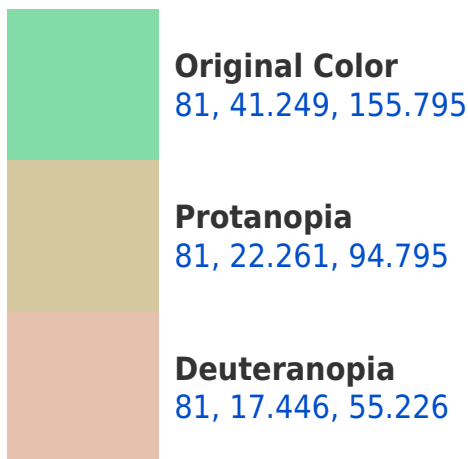

# Black Background

This preview shows how the CIELCh color 81, 41.249, 155.795 looks on a black background.

## Background

This preview shows how black text looks on a background with the CIELCh color 81, 41.249, 155.795.

This preview shows how white text looks on a background with the CIELCh color 81, 41.249, 155.795.

## Dichromacy

**Tritanopia**  
81, 22.402, 222.069

# Trichromacy

**Original Color**  
81, 41.249, 155.795

**Protanomaly**  
80, 25.483, 129.252

**Deuteranomaly**  
80, 16.849, 121.807

**Tritanomaly**  
81, 24.934, 187.744