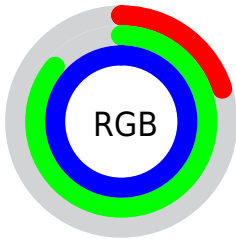

Distribution

- Red (20%)
- Green (86%)
- Blue (100%)