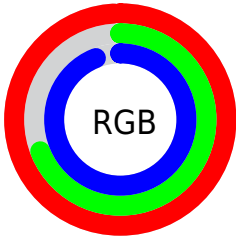

Distribution

- Red (99%)
- Green (69%)
- Blue (94%)