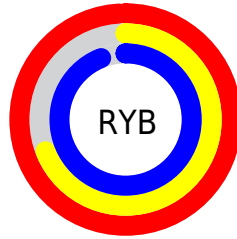

- Red (99%)
- Yellow (69%)
- Blue (94%)