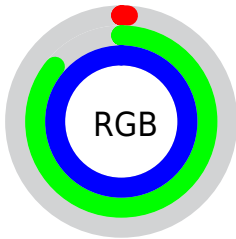

Distribution

- Red (1%)
- Green (86%)
- Blue (100%)