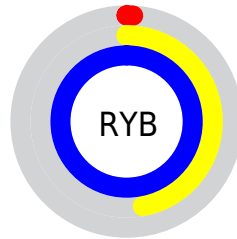

- Red (1%)
- Yellow (47%)
- Blue (100%)