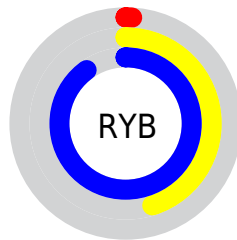

- Red (1%)
- Yellow (45%)
- Blue (90%)