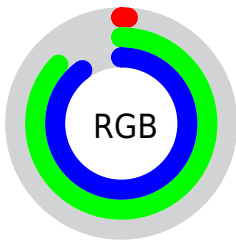

Distribution

- Red (1%)
- Green (87%)
- Blue (90%)