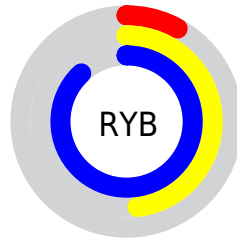

- Red (8%)
- Yellow (48%)
- Blue (88%)