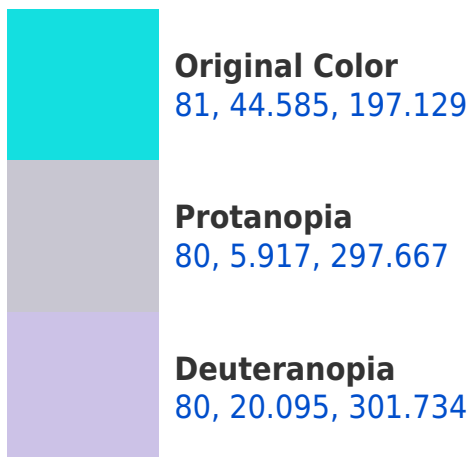

# Black Background

This preview shows how the CIELCh color 81, 44.623, 197.126 looks on a black background.

## Background

This preview shows how black text looks on a background with the CIELCh color 81, 44.623, 197.126.

This preview shows how white text looks on a background with the CIELCh color 81, 44.623, 197.126.

## Dichromacy

**Tritanopia**  
81, 41.598, 210.255

# Trichromacy

**Original Color**  
81, 44.585, 197.129

**Protanomaly**  
79, 23.237, 208.514

**Deuteranomaly**  
79, 24.154, 230.477

**Tritanomaly**  
81, 42.552, 205.384