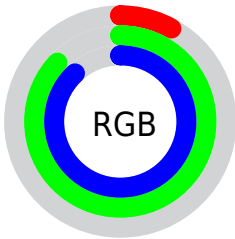

Distribution

- Red (8%)
- Green (87%)
- Blue (88%)