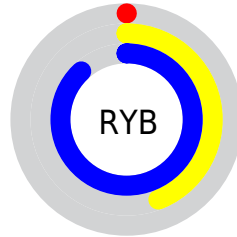

- Red (0%)
- Yellow (44%)
- Blue (88%)