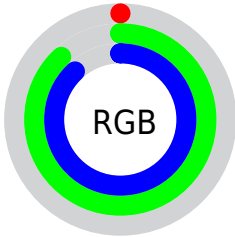

Distribution

- Red (0%)
- Green (88%)
- Blue (88%)