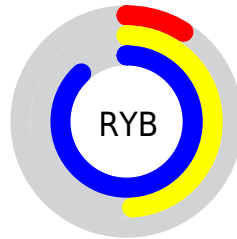

- Red (9%)
- Yellow (49%)
- Blue (88%)