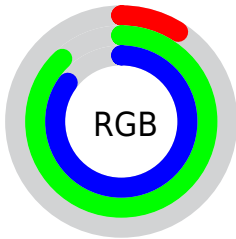

Distribution

- Red (9%)
- Green (88%)
- Blue (85%)