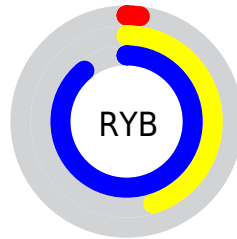

- Red (2%)
- Yellow (45%)
- Blue (89%)