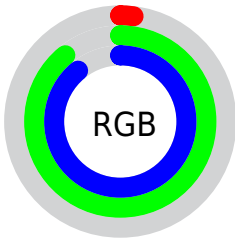

Distribution

- Red (2%)
- Green (89%)
- Blue (89%)