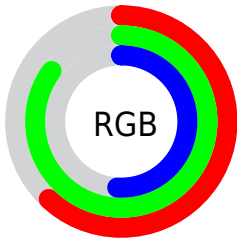

Distribution

Red (62%)

Green (85%)

Blue (51%)