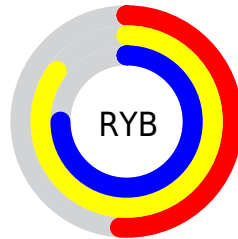

## Conversions Part 2

Format	Color
<a href="#">RYB</a>	<a href="#">131, 217, 191</a>
Decimal	<a href="#">10344835</a>
CIELab	<a href="#">81.00, -34.73, 36.35</a>
CIELCh	<a href="#">81, 50.274, 133.692</a>
Yxy	<a href="#">58.4711, 0.3250, 0.4435</a>
Android (android.graphics.Color)	<a href="#">4288534915</a> ( <a href="#">0xFF9DD983</a> )
YUV	<a href="#">189.2560, -28.7202, -28.2885</a>
Hunter-Lab	<a href="#">76.4664, -33.8006, 29.8618</a>

# Details

The CIELCh color **81, 50.274, 133.692** is a light color, and the websafe version is hex **99CC66**. A complement of this color would be **64, 51.791, 317.353**, and the grayscale version is **77, 0.009, 296.813**.

A 20% lighter version of the original color is **96, 38.768, 131.228**, and **61, 50.457, 133.763** is the 20% darker color. If you saturate the color by 10%, you get **80, 62.355, 133.140**, and if you desaturate by 10%, it is **82, 37.752, 134.248**.

# Distribution

Red (62%)

Green (85%)

Blue (51%)

Red (51%)

Yellow (85%)

Blue (75%)

Cyan (28%)