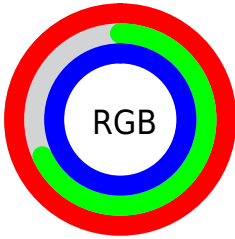

Distribution

- Red (100%)
- Green (68%)
- Blue (100%)