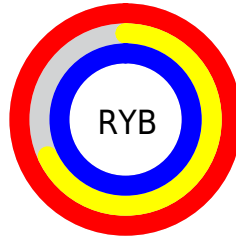

## Conversions Part 2

<b>Format</b>	<b>Color</b>
<a href="#">RYB</a>	<a href="#">255, 173, 255</a>
Decimal	<a href="#">16756223</a>
CIELab	<a href="#">81.00, 42.60, -28.53</a>
CIELCh	<a href="#">81, 51.272, 326.194</a>
Yxy	<a href="#">58.4711, 0.3165, 0.2489</a>
Android (android.graphics.Color)	<a href="#">4294946303 (0xFFFFADFF)</a>
YUV	<a href="#">206.8660, 23.7301, 42.2135</a>
Hunter-Lab	<a href="#">76.4664, 39.7518, -25.6521</a>

# Details

The CIELCh color **81, 51.272, 326.194** is a light color, and the websafe version is hex **FF99FF**. A complement of this color would be **93, 51.198, 142.128**, and the grayscale version is **83, 0.010, 296.813**.

A 20% lighter version of the original color is **94, 16.248, 324.987**, and **61, 51.303, 326.190** is the 20% darker color. If you saturate the color by 10%, you get **76, 66.398, 326.696**, and if you desaturate by 10%, it is **87, 35.334, 325.653**.

# Distribution

- Red (100%)
- Green (68%)
- Blue (100%)

- Red (100%)
- Yellow (68%)
- Blue (100%)

- Cyan (0%)
- Magenta (32%)
- Yellow (0%)
- Black (0%)

- Cyan (0%)
- Magenta (32%)
- Yellow (0%)