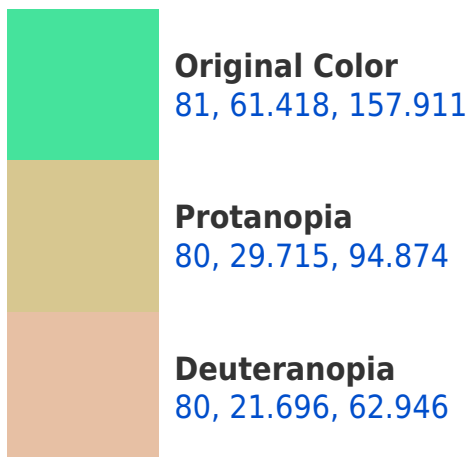

Color Blindness Simulation

Color vision deficiency is a very complex topic, and I could not describe the different causes any better than Wikipedia does, so if you want to learn more, you should check out their [article about color blindness](#).

Dichromacy