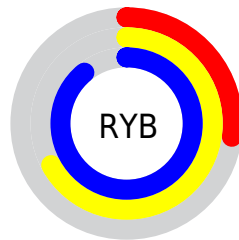

- Red (27%)
- Yellow (67%)
- Blue (89%)