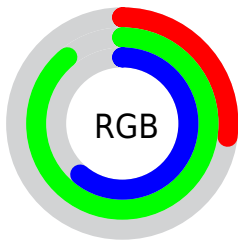

Distribution

- Red (27%)
- Green (89%)
- Blue (61%)