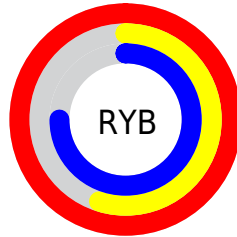

- Red (100%)
- Yellow (55%)
- Blue (75%)