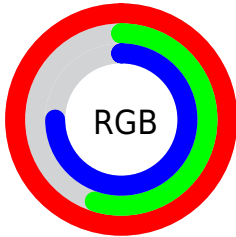

Distribution

- Red (100%)
- Green (55%)
- Blue (75%)