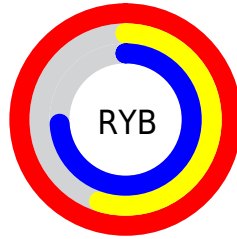

- Red (100%)
- Yellow (55%)
- Blue (74%)