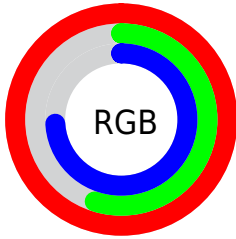

Distribution

- Red (100%)
- Green (55%)
- Blue (74%)