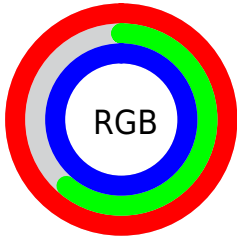

Distribution

- Red (100%)
- Green (61%)
- Blue (100%)