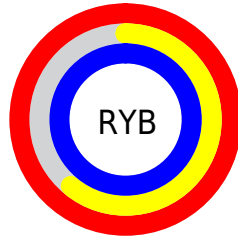

- Red (100%)
- Yellow (61%)
- Blue (100%)