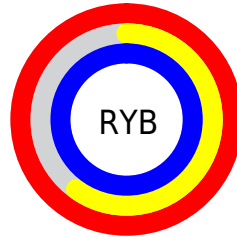

- Red (100%)
- Yellow (60%)
- Blue (100%)