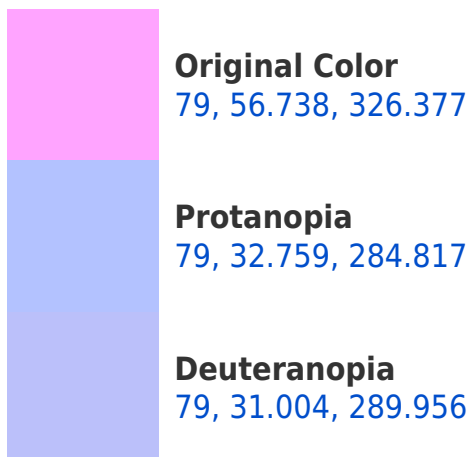

# Black Background

This preview shows how the CIELCh color 79, 56.738, 326.377 looks on a black background.

## Background

This preview shows how black text looks on a background with the CIELCh color 79, 56.738, 326.377.

This preview shows how white text looks on a background with the CIELCh color 79, 56.738, 326.377.

## Dichromacy

**Tritanopia**  
79, 27.251, 6.130

# Trichromacy

**Original Color**  
79, 56.738, 326.377

**Protanomaly**  
79, 39.495, 304.853

**Deuteranomaly**  
79, 38.915, 308.035

**Tritanomaly**  
79, 35.624, 344.049