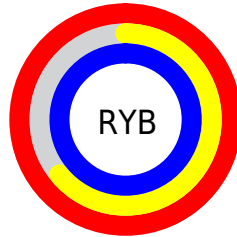

- Red (100%)
- Yellow (64%)
- Blue (100%)