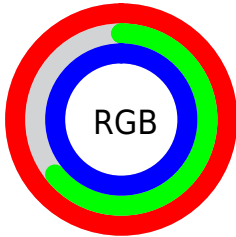

Distribution

- Red (100%)
- Green (64%)
- Blue (100%)