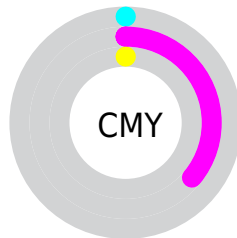

A 20% lighter version of the original color is **92, 21.910, 325.187**, and **59, 56.799, 326.442** is the 20% darker color. If you saturate the color by 10%, you get **74, 71.610, 326.867**, and if you desaturate by 10%, it is **84, 41.074, 325.849**.

# Distribution

- Red (100%)
- Green (64%)
- Blue (100%)

- Red (100%)
- Yellow (64%)
- Blue (100%)

- Cyan (0%)
- Magenta (36%)
- Yellow (0%)
- Black (0%)

- Cyan (0%)
- Magenta (36%)
- Yellow (0%)

# Brightness & Saturation Gradients

These gradients show how the CIELCh color 79, 56.738, 326.377 changes by changing the brightness by 10 percent. The first figure shows a shift by +10% for each color and the second figure -10%.