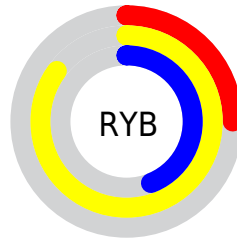

- Red (25%)
- Yellow (85%)
- Blue (44%)