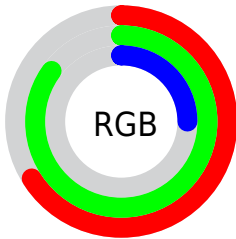

Distribution

- Red (66%)
- Green (85%)
- Blue (25%)