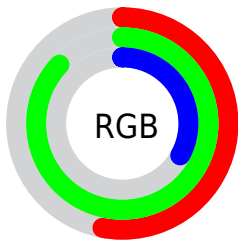

Distribution

- Red (53%)
- Green (87%)
- Blue (33%)