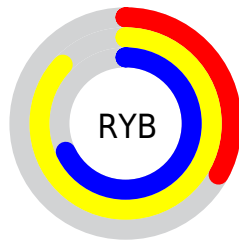

- Red (33%)
- Yellow (87%)
- Blue (68%)