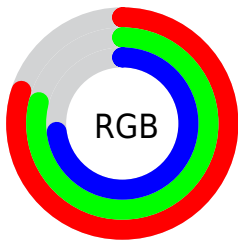

Distribution

- Red (80%)
- Green (79%)
- Blue (73%)