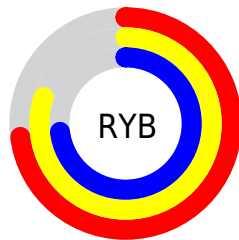

- Red (73%)
- Yellow (80%)
- Blue (73%)