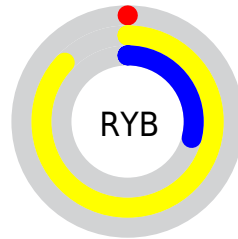

Red (0%)

Yellow (87%)

Blue (29%)