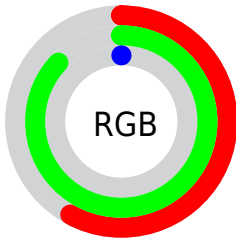

Distribution

Red (58%)

Green (87%)

Blue (0%)