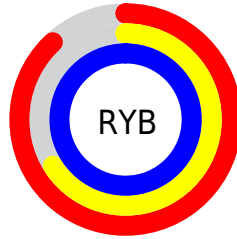

- Red (88%)
- Yellow (66%)
- Blue (100%)