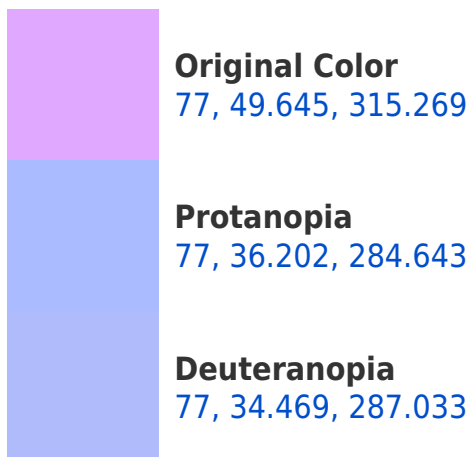

# Black Background

This preview shows how the CIELCh color 77, 50.168, 315.051 looks on a black background.

## Background

This preview shows how black text looks on a background with the CIELCh color 77, 50.168, 315.051.

This preview shows how white text looks on a background with the CIELCh color 77, 50.168, 315.051.

## Dichromacy

**Tritanopia**  
77, 14.739, 350.145

# Trichromacy

**Original Color**  
77, 49.645, 315.269

**Protanomaly**  
77, 40.005, 297.789

**Deuteranomaly**  
77, 39.093, 299.714

**Tritanomaly**  
77, 26.046, 326.129