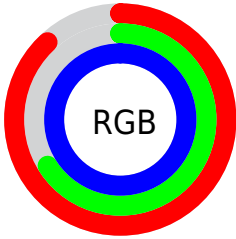

Distribution

- Red (88%)
- Green (66%)
- Blue (100%)