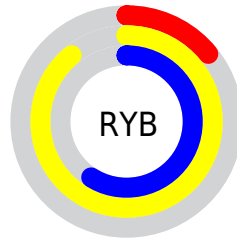

# Details

The CIELCh color **81, 95.945, 129.750** is a dark color, and the websafe version is hex **66CC00**. The color can be described as dark washed chartreuse. A complement of this color would be **43, 104.260, 315.067**, and the grayscale version is **70, 0.009, 296.813**.

A 20% lighter version of the original color is **92, 80.648, 127.312**, and **61, 86.224, 133.805** is the 20% darker color. If you saturate the color by 10%, you get **80, 101.036, 130.508**, and if you desaturate by 10%, it is **82, 88.450, 129.465**.

# Distribution

Red (44%)

Green (89%)

Blue (14%)

Red (14%)

Yellow (89%)

Blue (59%)

Cyan (50%)