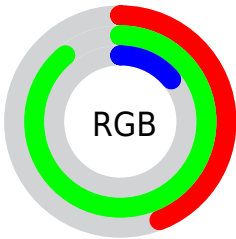

Distribution

Red (44%)

Green (89%)

Blue (14%)