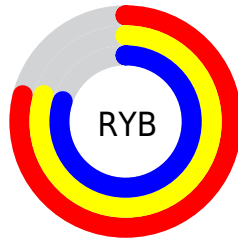

- Red (79%)
- Yellow (80%)
- Blue (80%)