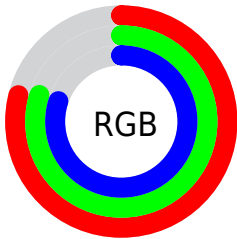

Distribution

- Red (79%)
- Green (80%)
- Blue (80%)