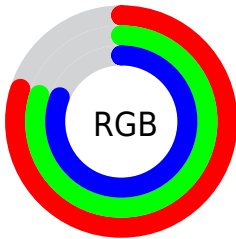

Distribution

- Red (80%)
- Green (80%)
- Blue (81%)