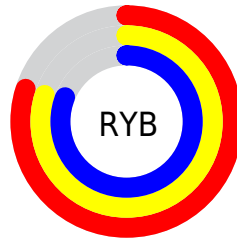

- Red (80%)
- Yellow (80%)
- Blue (81%)