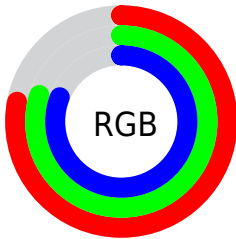

Distribution

- Red (78%)
- Green (80%)
- Blue (81%)