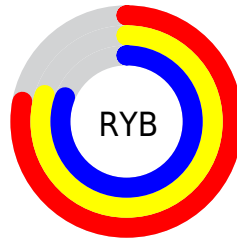

- Red (78%)
- Yellow (80%)
- Blue (81%)