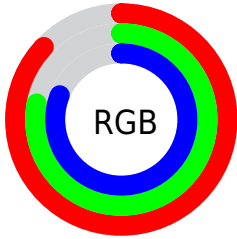

Distribution

- Red (87%)
- Green (78%)
- Blue (81%)