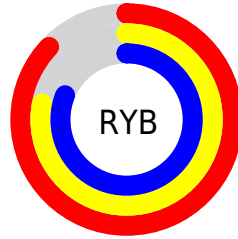

- Red (87%)
- Yellow (78%)
- Blue (81%)