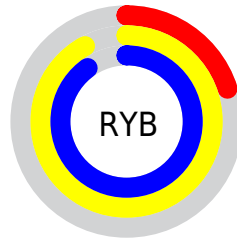

## Conversions Part 2

Format	Color
<a href="#">RYB</a>	52, 235, 230
Decimal	3795764
CIELab	82.00, -74.93, 70.11
CIElCh	82, 102.617, 136.906
Yxy	60.2982, 0.3028, 0.5724
Android (android.graphics.Color)	4281985844 (0xFF39EB34)
YUV	160.9160, -53.6956, -91.1343
Hunter-Lab	77.6519, -62.5575, 44.3164

# Details

The CIELCh color **82, 102.617, 136.906** is a dark color, and the websafe version is hex **66FF33**. The color can be described as dark washed green. A complement of this color would be **57, 100.518, 326.911**, and the grayscale version is **66, 0.008, 296.813**.

A 20% lighter version of the original color is **91, 83.264, 136.839**, and **63, 91.460, 136.016** is the 20% darker color. If you saturate the color by 10%, you get **82, 108.737, 136.269**, and if you desaturate by 10%, it is **83, 93.699, 137.817**.

# Distribution

- Red (22%)
- Green (92%)
- Blue (20%)

- Red (20%)
- Yellow (92%)
- Blue (90%)

- Cyan (76%)
- Magenta (0%)
- Yellow (78%)
- Black (8%)

- Cyan (78%)
- Magenta (8%)
- Yellow (80%)