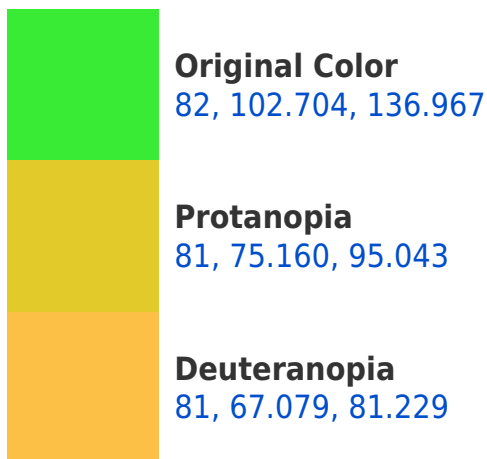

Color Blindness Simulation

Color vision deficiency is a very complex topic, and I could not describe the different causes any better than Wikipedia does, so if you want to learn more, you should check out their [article about color blindness](#).

Dichromacy