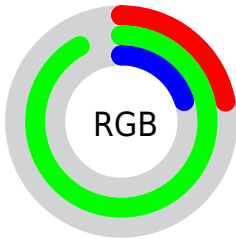

Distribution

- Red (22%)
- Green (92%)
- Blue (20%)