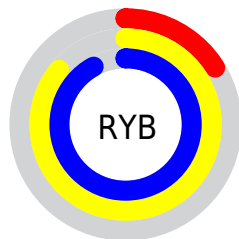

- Red (16%)
- Yellow (86%)
- Blue (92%)