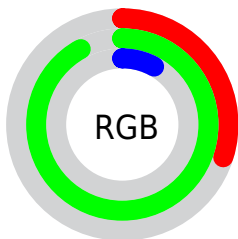

Distribution

Red (30%)

Green (92%)

Blue (8%)