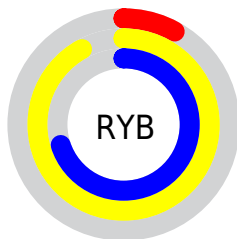

Red (8%)

Yellow (92%)

Blue (70%)