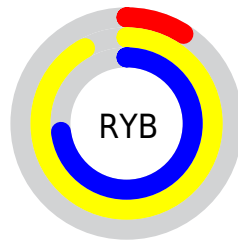

Red (9%)

Yellow (92%)

Blue (73%)