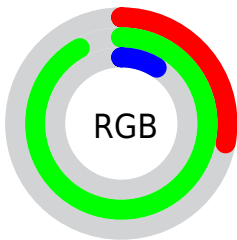

Distribution

Red (28%)

Green (92%)

Blue (9%)