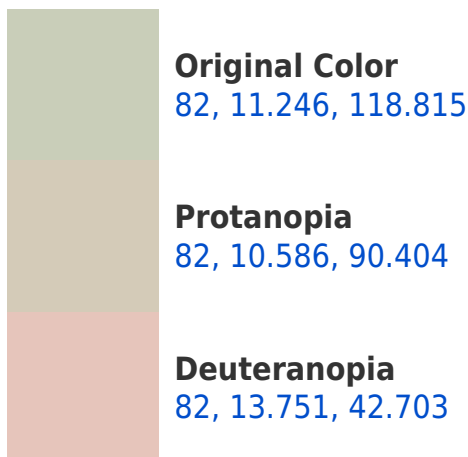

# Black Background

This preview shows how the CIELCh color 82, 11.246, 118.815 looks on a black background.

## Background

This preview shows how black text looks on a background with the CIELCh color 82, 11.246, 118.815.

This preview shows how white text looks on a background with the CIELCh color 82, 11.246, 118.815.

## Dichromacy

**Tritanopia**  
82, 8.629, 300.376

# Trichromacy

**Original Color**  
82, 11.246, 118.815

**Protanomaly**  
82, 10.652, 101.049

**Deuteranomaly**  
82, 10.636, 63.648

**Tritanomaly**  
82, 1.068, 290.332