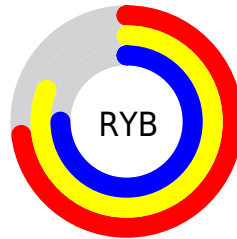

- Red (73%)
- Yellow (81%)
- Blue (75%)