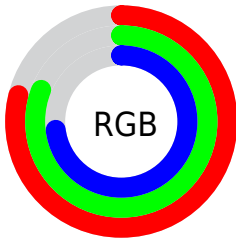

Distribution

- Red (79%)
- Green (81%)
- Blue (73%)