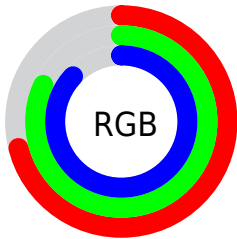

Distribution

- Red (71%)
- Green (82%)
- Blue (87%)