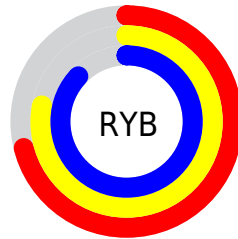

- Red (71%)
- Yellow (78%)
- Blue (87%)