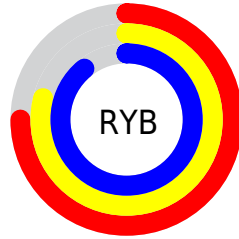

- Red (75%)
- Yellow (79%)
- Blue (89%)