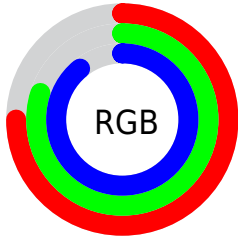

Distribution

- Red (75%)
- Green (80%)
- Blue (89%)