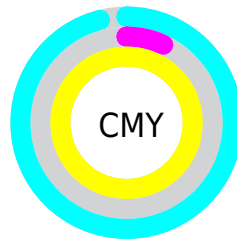

A 20% lighter version of the original color is **90, 93.869, 135.698**, and **63, 91.460, 136.016** is the 20% darker color. If you saturate the color by 10%, you get **82, 112.975, 135.935**, and if you desaturate by 10%, it is **82, 109.307, 136.317**.

# Distribution

Red (4%)

Green (93%)

Blue (2%)

Red (2%)

Yellow (93%)

Blue (90%)

Cyan (95%)

Magenta (0%)

Yellow (98%)

Black (7%)

Cyan (96%)

Magenta (7%)

Yellow (98%)