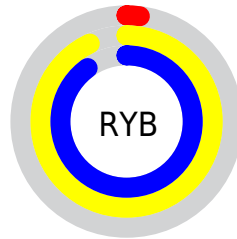

Red (2%)

Yellow (93%)

Blue (90%)