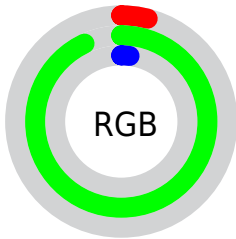

Distribution

Red (4%)

Green (93%)

Blue (2%)