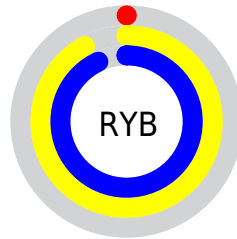

## Conversions Part 2

<b>Format</b>	<b>Color</b>
<b>RYB</b>	0, 234, 237
Decimal	60675
CIELab	82.00, -81.48, 78.36
CIELCh	82, 113.046, 136.116
Yxy	60.2982, 0.2997, 0.5997
Android (android.graphics.Color)	4278250755 (0xFF00ED03)
YUV	139.4610, -67.2753, -122.3073
Hunter-Lab	77.6519, -66.6225, 46.6275

A 20% lighter version of the original color is **90, 94.015, 135.822**, and **64, 91.841, 136.016** is the 20% darker color. If you saturate the color by 10%, you get **82, 112.987, 136.080**, and if you desaturate by 10%, it is **82, 110.281, 136.477**.

# Distribution

Red (0%)

Green (93%)

Blue (1%)

Red (0%)

Yellow (92%)

Blue (93%)

Cyan (100%)