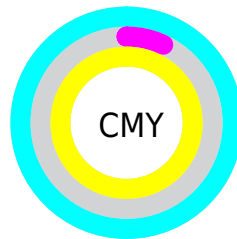

A 20% lighter version of the original color is **90, 94.015, 135.822**, and **64, 91.841, 136.016** is the 20% darker color. If you saturate the color by 10%, you get **82, 112.987, 136.080**, and if you desaturate by 10%, it is **82, 110.281, 136.477**.

# Distribution

Red (0%)

Green (93%)

Blue (1%)

Red (0%)

Yellow (92%)

Blue (93%)

Cyan (100%)

Magenta (0%)

Yellow (99%)

Black (7%)

Cyan (100%)

Magenta (7%)

Yellow (99%)