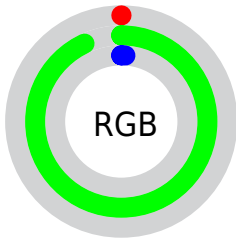

Distribution

Red (0%)

Green (93%)

Blue (1%)