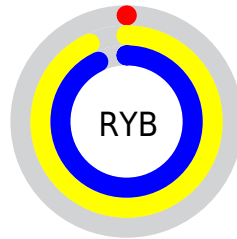

- Red (0%)
- Yellow (93%)
- Blue (93%)