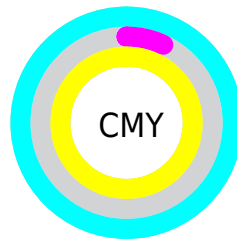

A 20% lighter version of the original color is **90, 94.344, 135.693**, and **64, 91.841, 136.016** is the 20% darker color. If you saturate the color by 10%, you get **82, 113.169, 136.016**, and if you desaturate by 10%, it is **82, 110.580, 136.368**.

Distribution

- Red (0%)
- Green (93%)
- Blue (0%)

- Red (0%)
- Yellow (93%)
- Blue (93%)

- Cyan (100%)
- Magenta (0%)
- Yellow (100%)
- Black (7%)

- Cyan (100%)
- Magenta (7%)
- Yellow (100%)

Brightness & Saturation Gradients

These gradients show how the CIELCh color 82, 113.323, 136.016 changes by changing the brightness by 10 percent. The first figure shows a shift by +10% for each color and the second figure -10%.

Similar to the brightness gradients but the following saturation gradients show a change of the CIELCh color 82, 113.323, 136.016 by changing the saturation by 10% instead.