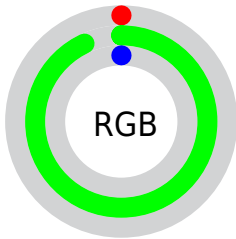

Distribution

- Red (0%)
- Green (93%)
- Blue (0%)