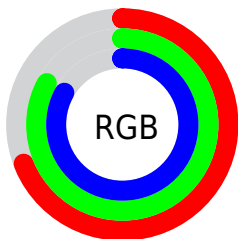

Distribution

- Red (69%)
- Green (83%)
- Blue (83%)