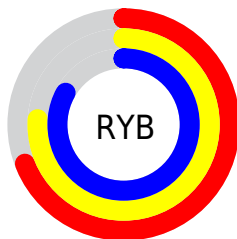

- Red (69%)
- Yellow (76%)
- Blue (83%)