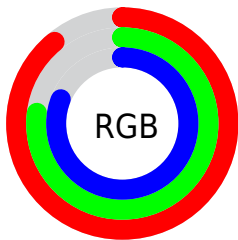

Distribution

- Red (89%)
- Green (77%)
- Blue (81%)