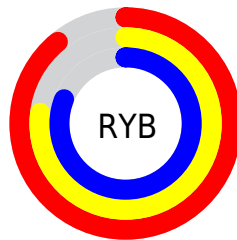

- Red (89%)
- Yellow (77%)
- Blue (81%)