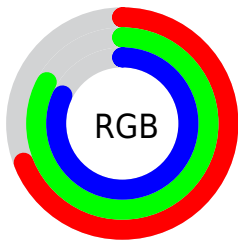

Distribution

- Red (69%)
- Green (83%)
- Blue (82%)