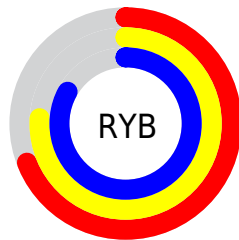

- Red (69%)
- Yellow (76%)
- Blue (83%)